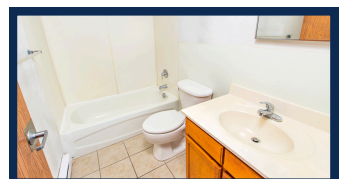

Villas Resident Pays Electric, Water and Sewage

Unit	Pricing
	<i>Cost per Bed</i>
Personal Villa	$550
~~Deluxe Personal Villa~~	SOLD OUT